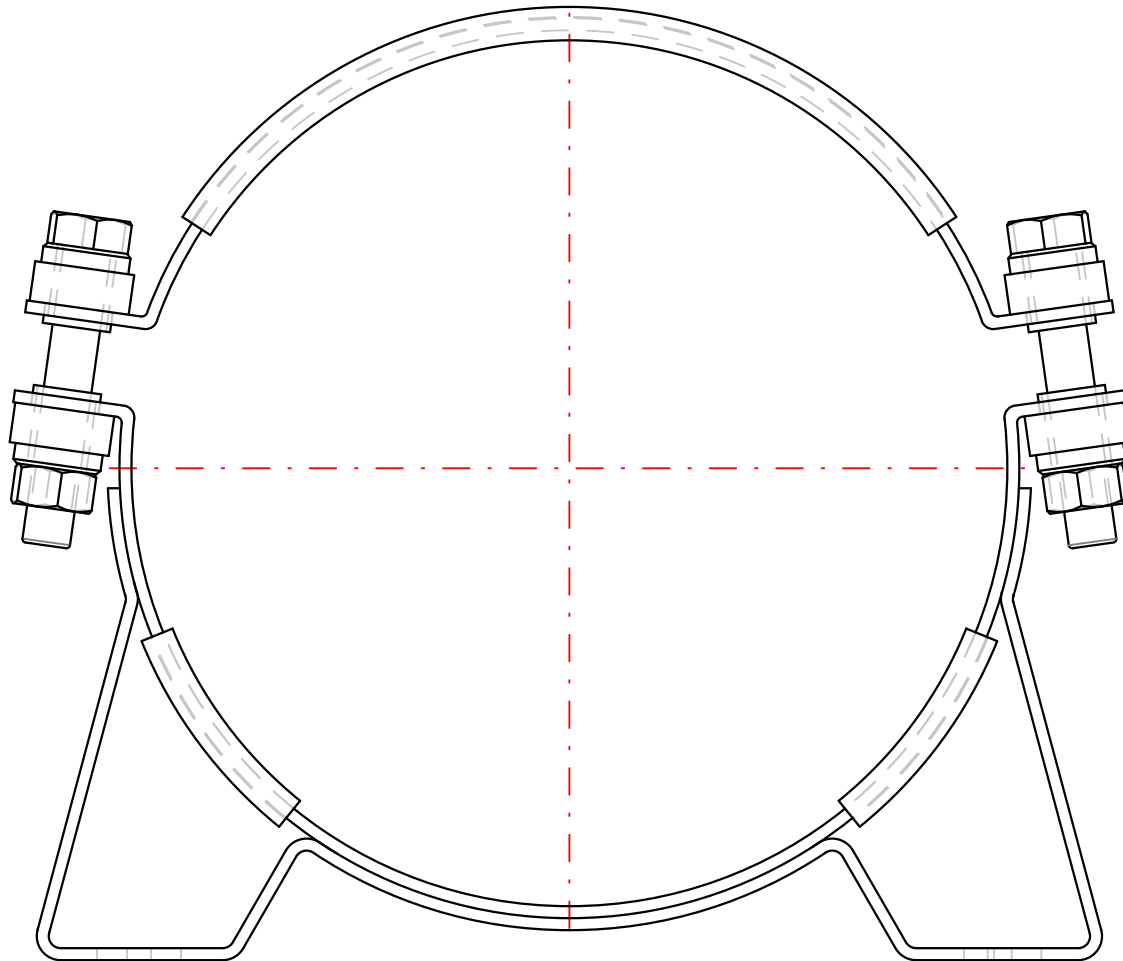

## CADE, Cylinder and Accumulators Division Europe Clamps - (Europe)

PART Number: 20251403648 CLAMP TYPE D215

*Interactive 3D graphic, click to activate and rotate.  
(3D capable PDF viewer required)*

Technical Data	
Part Number	20251403648
Series Name	Clamps - (Europe)
Series Code	Clamp Type D215
Division ID	667800
Division Name	Accumulator & Cooler Division - Europe
Company	Parker Hannifin

20251403648  
Clamp Type D215

Price: contact Parker